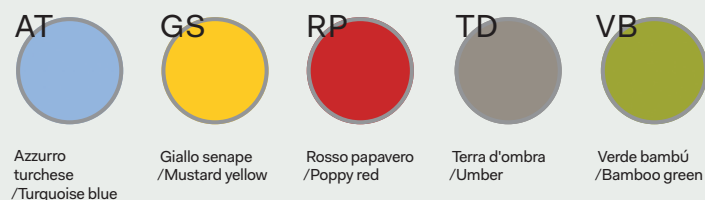

Tavoli/Tables

Piani di lavoro sp. 2.5 cm, in melaminico con bordi in ABS sp. 0.2 cm / Worktops 2.5 cm thick, in melamine with ABS edge-profiles 0.2 cm thick

Strutture metalliche/Metal structures

Mobili di servizio/Service units

Scocca e ripiani sp. 1.8 cm, in melaminico/Bodies and shelves 1.8 cm thick, in melamine

Ante scorrevoli sp. 1.8 cm, in melaminico con bordo ABS sp. 0.15 cm colore alluminio/Sliding doors 1.8 cm thick, in melamine with aluminium-coloured ABS edge-profiles 0.15 cm thick

Ante scorrevoli sp. 1.8 cm, in melaminico con bordo ABS sp. 0.15 cm in tinta/Sliding doors 1.8 cm thick, in melamine with ABS edge-profiles 0.15 cm thick, in same color

Note

Per i colori e le finiture dei Frontal Panels, vedere il relativo capitolo in DV300-Accessori/For colours and finishes of Frontal Panels, see the related chapter in DV300-Accessories;