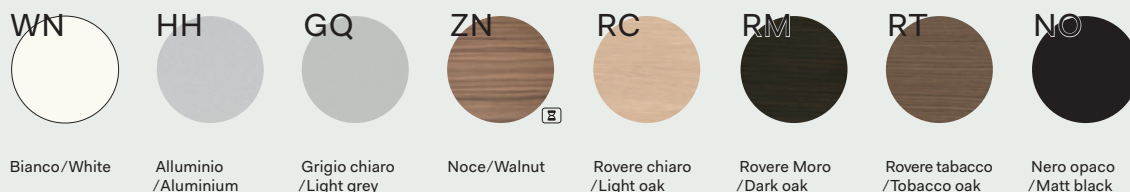

Tavoli/Tables

Piani di lavoro sp. 2.5 cm, in melaminico con bordi in ABS sp. 0.2 cm / Worktops 2.5 cm thick, in melamine with ABS edge-profiles 0.2 cm thick

Strutture metalliche/Metal structures

Mobili di servizio/Service units

Scocca e ripiani sp. 1.8 cm, in melaminico/Bodies and shelves 1.8 cm thick, in melamine

Ante scorrevoli sp. 1.8 cm, in melaminico con bordo ABS sp. 0.15 cm colore alluminio/Sliding doors 1.8 cm thick, in melamine with aluminium-coloured ABS edge-profiles 0.15 cm thick

Ante scorrevoli sp. 1.8 cm, in melaminico con bordo ABS sp. 0.15 cm in tinta/Sliding doors 1.8 cm thick, in melamine with ABS edge-profiles 0.15 cm thick, in same color

Note

Per i colori e le finiture dei Frontal Panels, vedere il relativo capitolo in DV300-Accessori/For colours and finishes of Frontal Panels, see the related chapter in DV300-Accessories;