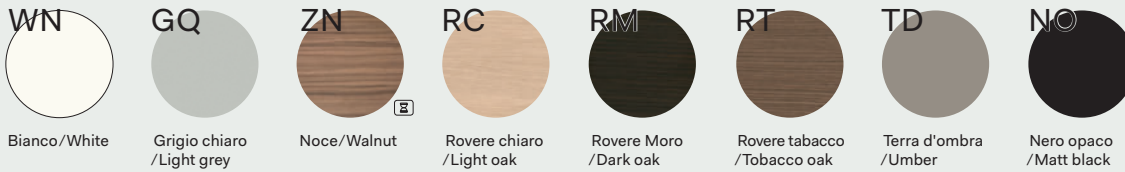

Tavoli/Tables

Piani di lavoro sp. 1.8 cm, in melaminico con bordi in ABS sp. 0.2 cm/Worktops 1.8 cm thick, in melamine with ABS edge-profiles 0.2 cm thick

Piani di lavoro sp. 1 cm, in vetro temprato retrolaccato acidato con bordi perimetrali lavorati a filo lucido/Worktops 1 cm thick, rear-lacquered and acetated tempered glass with outer polished edges

Strutture metalliche/Metal structures

Mobili di servizio/Service units

Scocca e ripiani sp. 1.8 cm, in melaminico/Bodies and shelves 1.8 cm thick, in melamine

Ante scorrevoli sp. 1.8 cm, in melaminico con bordo ABS sp. 0.15 cm colore alluminio/Sliding doors 1.8 cm thick, in melamine with aluminium-coloured ABS edge-profiles 0.15 cm thick

Ante scorrevoli sp. 1.8 cm, in melaminico con bordo ABS sp. 0.15 cm in tinta/Sliding doors 1.8 cm thick, in melamine with ABS edge-profiles 0.15 cm thick, in same color

Note

Per i colori e le finiture dei Frontal Panels, vedere il relativo capitolo in DV300-Accessori/For colours and finishes of Frontal Panels, see the related chapter in DV300-Accessories;