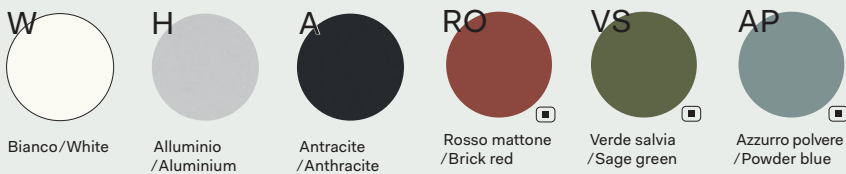

Tavoli/Tables

Piani di lavoro sp. 1.8 cm, in melaminico con bordi in ABS sp. 0.2 cm/Worktops 1.8 cm thick, in melamine with ABS edge-profiles 0.2 cm thick

Piani di lavoro sp. 1 cm, in vetro temprato retrolaccato acidato con bordi perimetrali lavorati a filo lucido/Worktops 1 cm thick, rear-lacquered and acetated tempered glass with outer polished edges

Strutture metalliche/Metal structures

Mobili di servizio/Service units

Scocca e ripiani sp. 1.8 cm, in melaminico/Bodies and shelves 1.8 cm thick, in melamine

Ante scorrevoli sp. 1.8 cm, in melaminico con bordo ABS sp. 0.15 cm colore alluminio/Sliding doors 1.8 cm thick, in melamine with aluminium-coloured ABS edge-profiles 0.15 cm thick

Ante scorrevoli sp. 1.8 cm, in melaminico con bordo ABS sp. 0.15 cm in tinta/Sliding doors 1.8 cm thick, in melamine with ABS edge-profiles 0.15 cm thick, in same color

Note

Per i colori e le finiture dei Frontal Panels, vedere il relativo capitolo in DV300-Accessori/For colours and finishes of Frontal Panels, see the related chapter in DV300-Accessories;