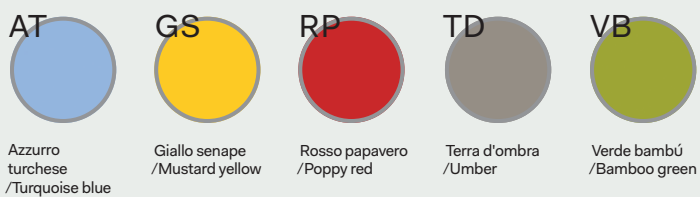

Tavoli/Tables

Piani di lavoro sp. 1.8 cm, in melaminico con bordi in ABS sp. 0.2 cm/Worktops 1.8 cm thick, in melamine with ABS edge-profiles 0.2 cm thick

Piani di lavoro sp. 1 cm, in vetro temprato retrolaccato acidato con bordi perimetrali lavorati a filo lucido/Worktops 1 cm thick, rear-lacquered and acetated tempered glass with outer polished edges

Strutture metalliche/Metal structures

Mobili di servizio/Service units

Scocca e ripiani sp. 1.8 cm, in melaminico/Bodies and shelves 1.8 cm thick, in melamine

Ante scorrevoli sp. 1.8 cm, in melaminico con bordo ABS sp. 0.15 cm colore alluminio/Sliding doors 1.8 cm thick, in melamine with aluminium-coloured ABS edge-profiles 0.15 cm thick

Ante scorrevoli sp. 1.8 cm, in melaminico con bordo ABS sp. 0.15 cm in tinta/Sliding doors 1.8 cm thick, in melamine with ABS edge-profiles 0.15 cm thick, in same color

Note

Per i colori e le finiture dei Frontal Panels, vedere il relativo capitolo in DV300-Accessori/For colours and finishes of Frontal Panels, see the related chapter in DV300-Accessories;