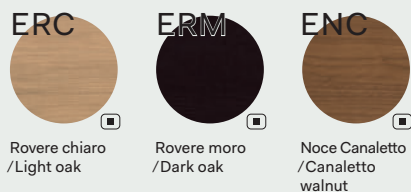

## Pannelli boiserie/Boiserie panels

Pannelli sp. 1.8 cm, in melaminico (\*) o laminato (\*\*)/Panels 1.8 cm thick, in melamine (\*) or laminate (\*\*)

Pannelli sp. 1.8 cm, in impiallacciato/Panels 1.8 cm thick, veneered

## Mensole vetro/Glass shelves

Mensole sp. 0.8 cm, in vetro temprato/Shelves 0.8 cm thick, tempered glass