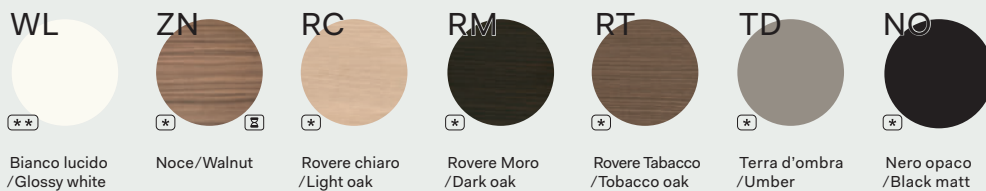

## Pannelli boiserie/Boiserie panels

Pannelli sp. 1.8 cm, in melaminico (\*) o laminato (\*\*)/Panels 1.8 cm thick, in melamine (\*) or laminate (\*\*)

Pannelli sp. 1.8 cm, in impiallacciato/Panels 1.8 cm thick, veneered

## Mensole vetro/Glass shelves

Mensole sp. 0.8 cm, in vetro temprato/Shelves 0.8 cm thick, tempered glass