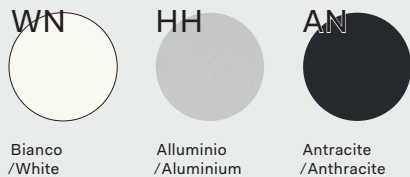

Contenitori/Storage units

Scocca e ante scorrevoli sp. 1.8 cm, in melaminico/Body and sliding doors 1.8 cm thick, in melamine

Ante scorrevoli sp. 1.8 cm, in melaminico con bordo ABS sp. 0.15 cm colore alluminio/Sliding doors 1.8 cm thick, in melamine with aluminium-coloured ABS edge-profiles 0.15 cm thick

Ante e scorrevoli sp. 1.8 cm, in melaminico con bordo ABS sp. 0.15 cm in tinta/Sliding doors 1.8 cm thick, in melamine with ABS edge-profiles 0.15 cm thick, in same color

Note

 Fino ad esaurimento/Until exhaustion.