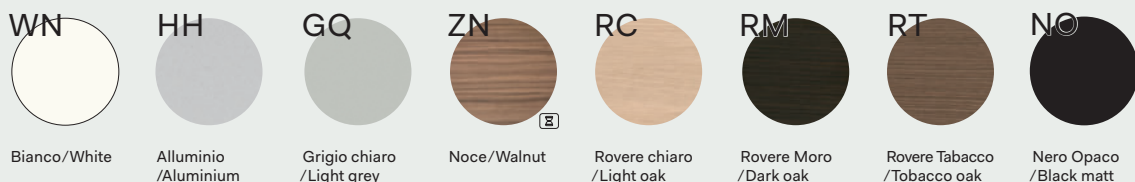

Contenitori/Storage units

Scocca e ante scorrevoli sp. 1.8 cm, in melaminico/Body and sliding doors 1.8 cm thick, in melamine

Ante scorrevoli sp. 1.8 cm, in melaminico con bordo ABS sp. 0.15 cm colore alluminio/Sliding doors 1.8 cm thick, in melamine with aluminium-coloured ABS edge-profiles 0.15 cm thick

Ante e scorrevoli sp. 1.8 cm, in melaminico con bordo ABS sp. 0.15 cm in tinta/Sliding doors 1.8 cm thick, in melamine with ABS edge-profiles 0.15 cm thick, in same color

Note

 Fino ad esaurimento/Until exhaustion.