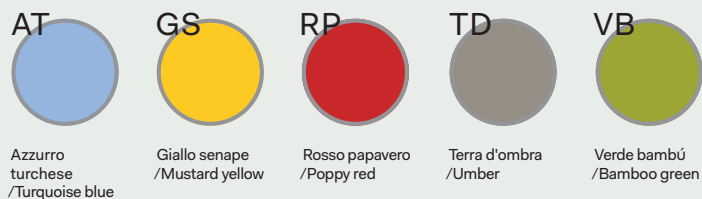

Contenitori/Storage units

Scocca e ante scorrevoli sp. 1.8 cm, in melaminico/Body and sliding doors 1.8 cm thick, in melamine

Ante scorrevoli sp. 1.8 cm, in melaminico con bordo ABS sp. 0.15 cm colore alluminio/Sliding doors 1.8 cm thick, in melamine with aluminium-coloured ABS edge-profiles 0.15 cm thick

Ante e scorrevoli sp. 1.8 cm, in melaminico con bordo ABS sp. 0.15 cm in tinta/Sliding doors 1.8 cm thick, in melamine with ABS edge-profiles 0.15 cm thick, in same color

Note

 Fino ad esaurimento/Until exhaustion.