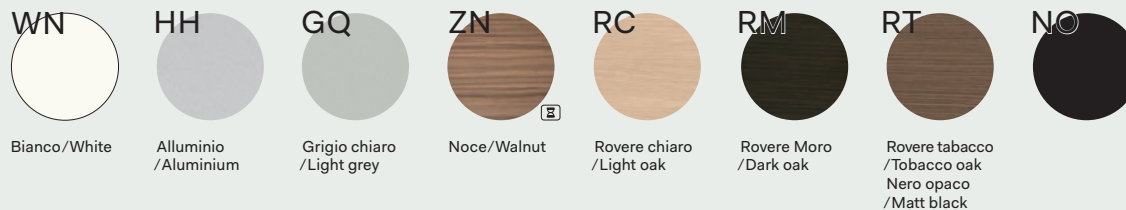

Tavoli/Tables

Piani di lavoro sp. 2,5 cm, in melaminico con bordi perimetrali in ABS sp. 0,2 cm/Worktops 2,5 cm thick, in melamine with 0.2 cm ABS edge-profiles

Strutture metalliche/Metal structures

Mobili di servizio/Service units

Scocca e ripiani sp. 1.8 cm, in melaminico/Bodies and shelves 1.8 cm thick, in melamine

Ante scorrevoli sp. 1.8 cm, in melaminico con bordo ABS sp. 0.15 cm colore alluminio/Sliding doors 1.8 cm thick, in melamine with aluminium-coloured ABS edge-profiles 0.15 cm thick

Ante scorrevoli sp. 1.8 cm, in melaminico con bordo ABS sp. 0.15 cm in tinta/Sliding doors 1.8 cm thick, in melamine with ABS edge-profiles 0.15 cm thick, in same color

Note

Per i colori e le finiture dei Frontal Panels, vedere il relativo capitolo in DV300-Accessori/For colours and finishes of Frontal Panels, see the related chapter in DV300-Accessories;