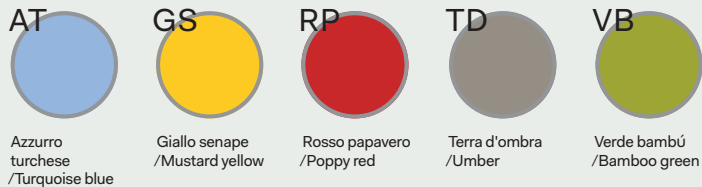

Tavoli/Tables

Piani di lavoro sp. 2,5 cm, in melaminico con bordi perimetrali in ABS sp. 0,2 cm/Worktops 2,5 cm thick, in melamine with 0.2 cm ABS edge-profiles

Strutture metalliche/Metal structures

Mobili di servizio/Service units

Scocca e ripiani sp. 1.8 cm, in melaminico/Bodies and shelves 1.8 cm thick, in melamine

Ante scorrevoli sp. 1.8 cm, in melaminico con bordo ABS sp. 0.15 cm colore alluminio/Sliding doors 1.8 cm thick, in melamine with aluminium-coloured ABS edge-profiles 0.15 cm thick

Ante scorrevoli sp. 1.8 cm, in melaminico con bordo ABS sp. 0.15 cm in tinta/Sliding doors 1.8 cm thick, in melamine with ABS edge-profiles 0.15 cm thick, in same color

Note

Per i colori e le finiture dei Frontal Panels, vedere il relativo capitolo in DV300-Accessori/For colours and finishes of Frontal Panels, see the related chapter in DV300-Accessories;