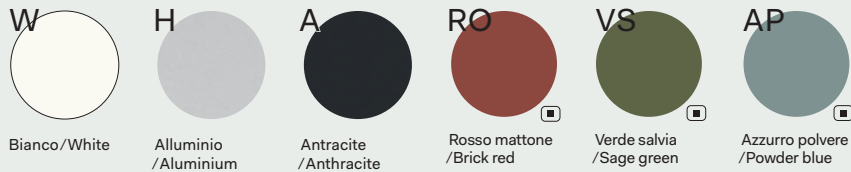

Tavoli/Tables

Piani di lavoro sp. 2,5 cm, in melaminico con bordi perimetrali in ABS sp. 0,2 cm/Worktops 2,5 cm thick, in melamine with 0.2 cm ABS edge-profiles

Strutture metalliche/Metal structures

Mobili di servizio/Service units

Scocca e ripiani sp. 1.8 cm, in melaminico/Bodies and shelves 1.8 cm thick, in melamine

Ante scorrevoli sp. 1.8 cm, in melaminico con bordo ABS sp. 0.15 cm colore alluminio/Sliding doors 1.8 cm thick, in melamine with aluminium-coloured ABS edge-profiles 0.15 cm thick

Ante scorrevoli sp. 1.8 cm, in melaminico con bordo ABS sp. 0.15 cm in tinta/Sliding doors 1.8 cm thick, in melamine with ABS edge-profiles 0.15 cm thick, in same color

Note

Per i colori e le finiture dei Frontal Panels, vedere il relativo capitolo in DV300-Accessori/For colours and finishes of Frontal Panels, see the related chapter in DV300-Accessories;